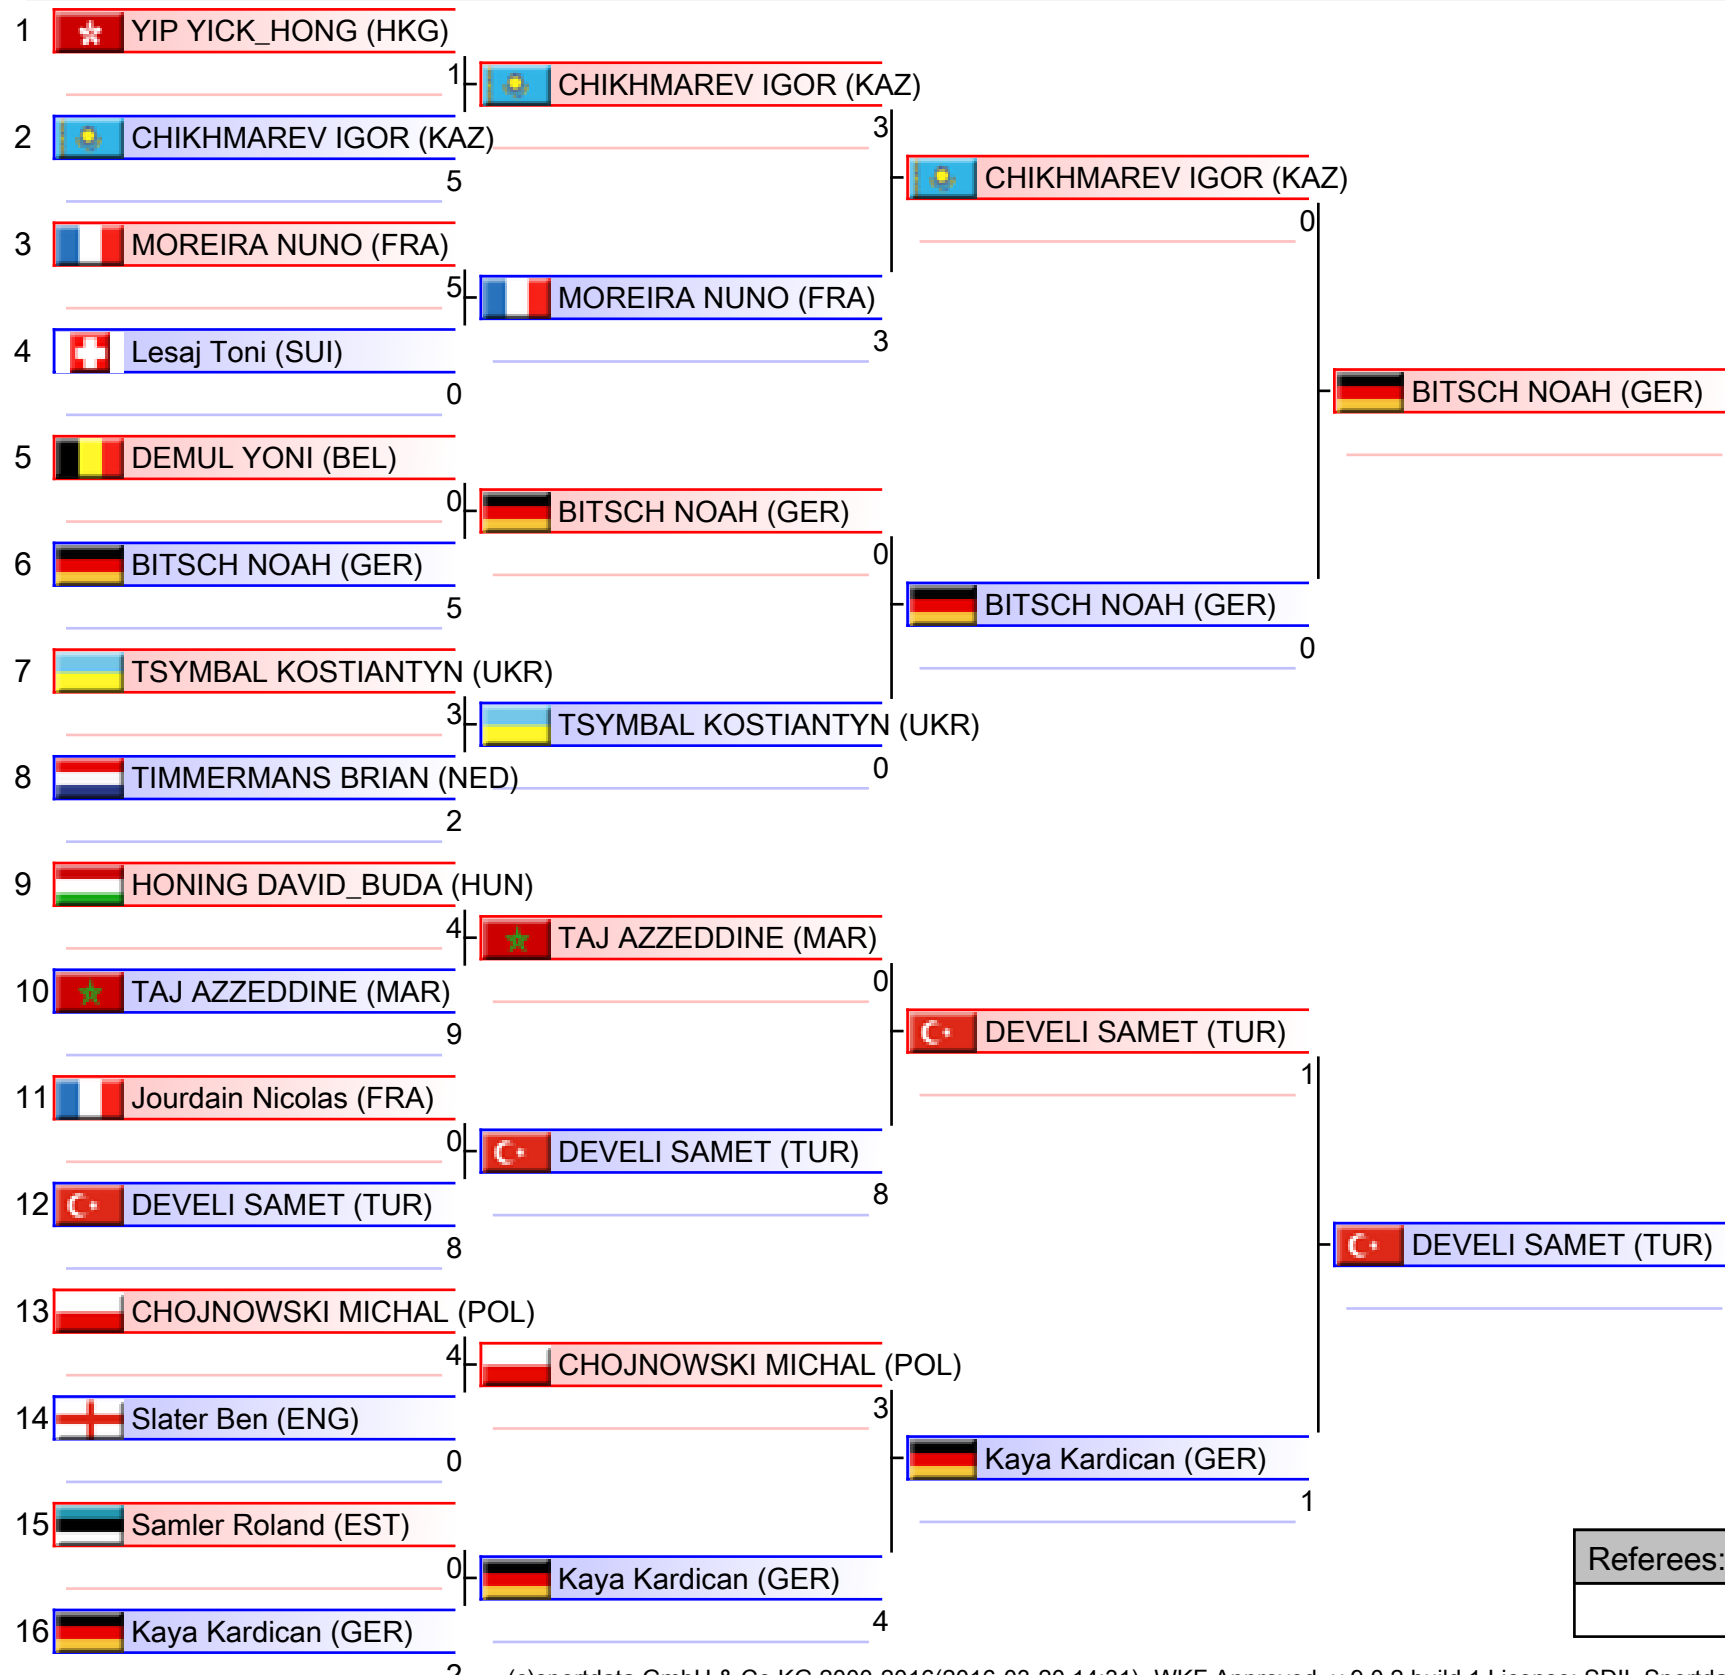

1. PETERSEN TIMOTHY (NED)
2. USDA AYKUT (TUR)
3. Amargos Miguel (ARG)
3. AKTAS UGUR (TUR)
5. WOLD DONOVAN (NED)
5. BITSCH NOAH (GER)
7. GRILLON KENJI (FRA)
7. Sestakov Aleksandar (SRB)

Referees: