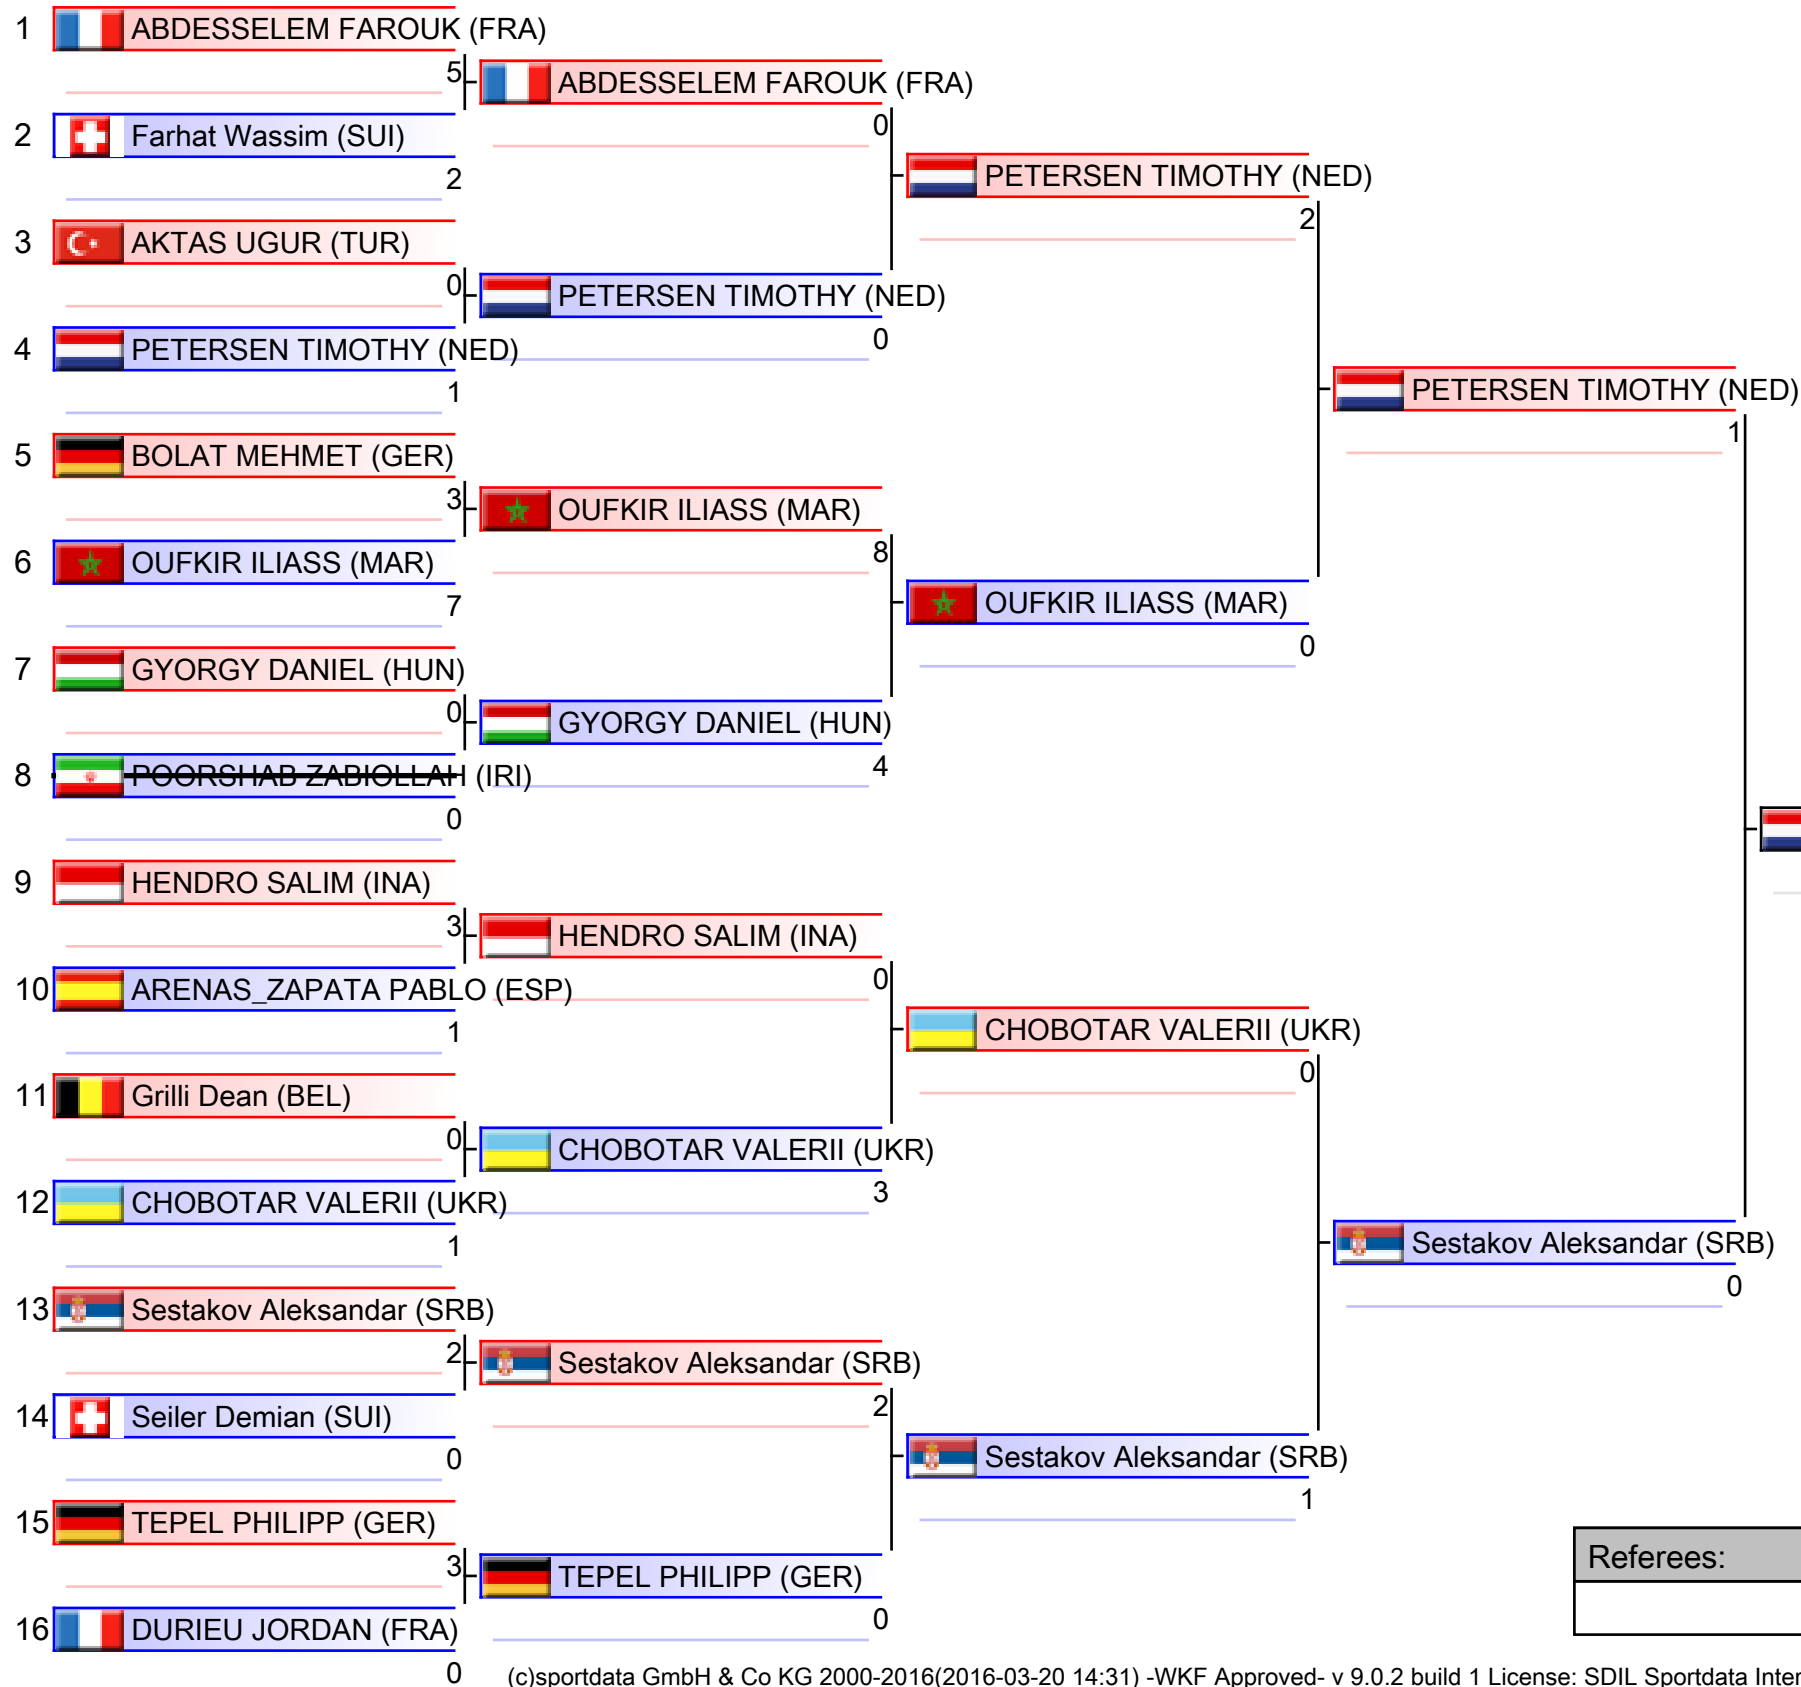

1. PETERSEN TIMOTHY (NED)
2. USDA AYKUT (TUR)
3. Amargos Miguel (ARG)
3. AKTAS UGUR (TUR)
5. WOLD DONOVAN (NED)
5. BITSCH NOAH (GER)
7. GRILLON KENJI (FRA)
7. Sestakov Aleksandar (SRB)

Referees: