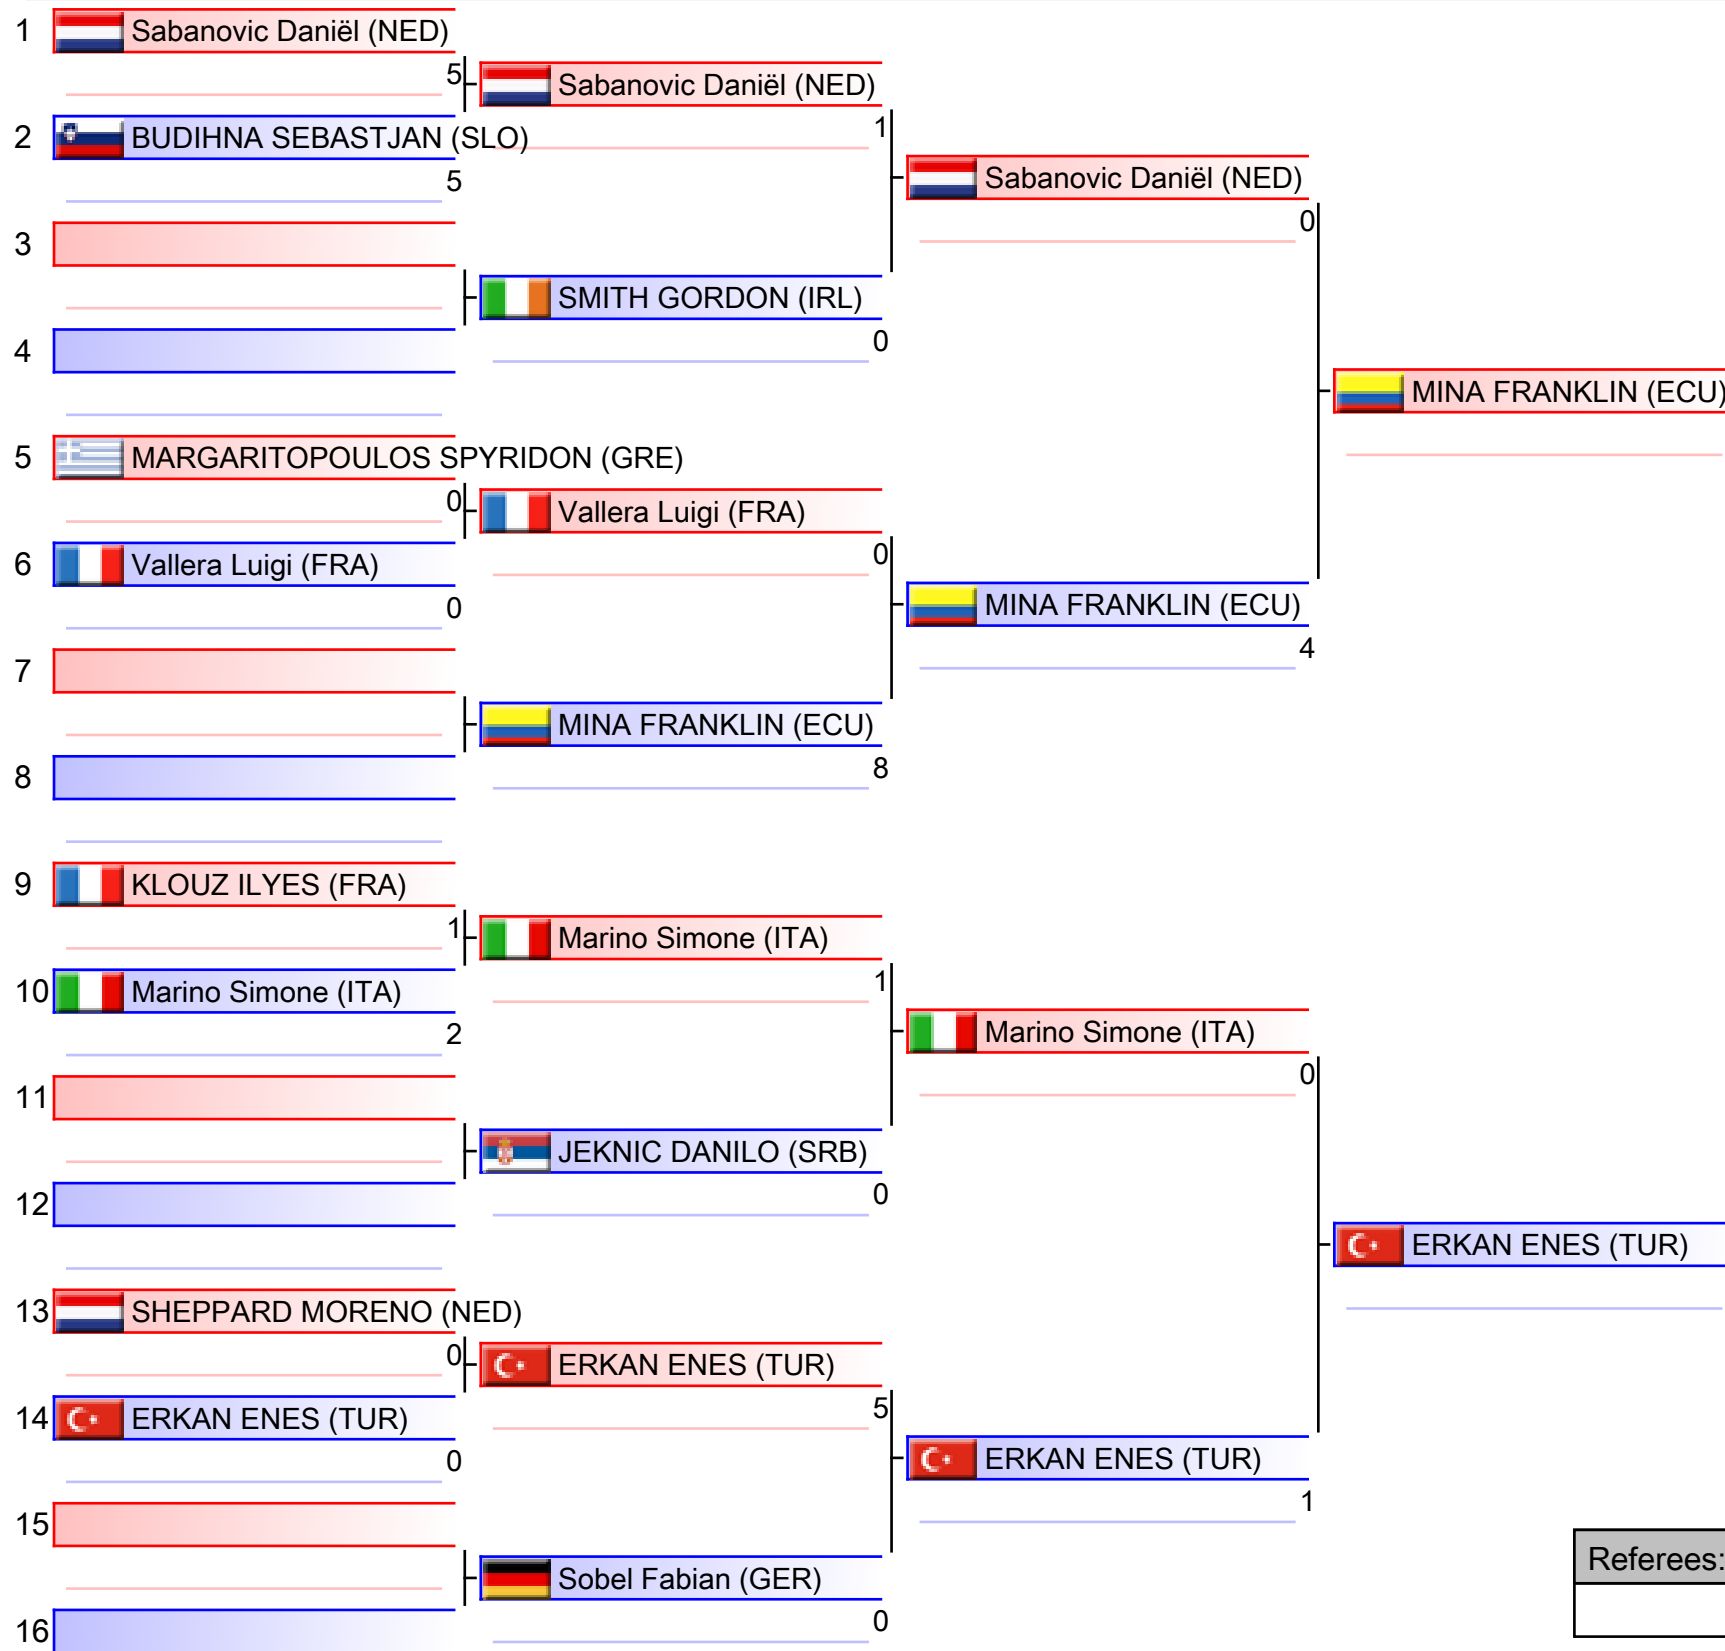

1. KAPTAN RIDVAN (TUR)
2. ERKAN ENES (TUR)
3. HORNE JONATHAN (GER)
3. GUNDUZ GOKHAN (TUR)
5. Marino Simone (ITA)
5. Reis Filipe (FRA)
7. MINA FRANKLIN (ECU)
7. Carlsen Philip (DEN)

Referees: