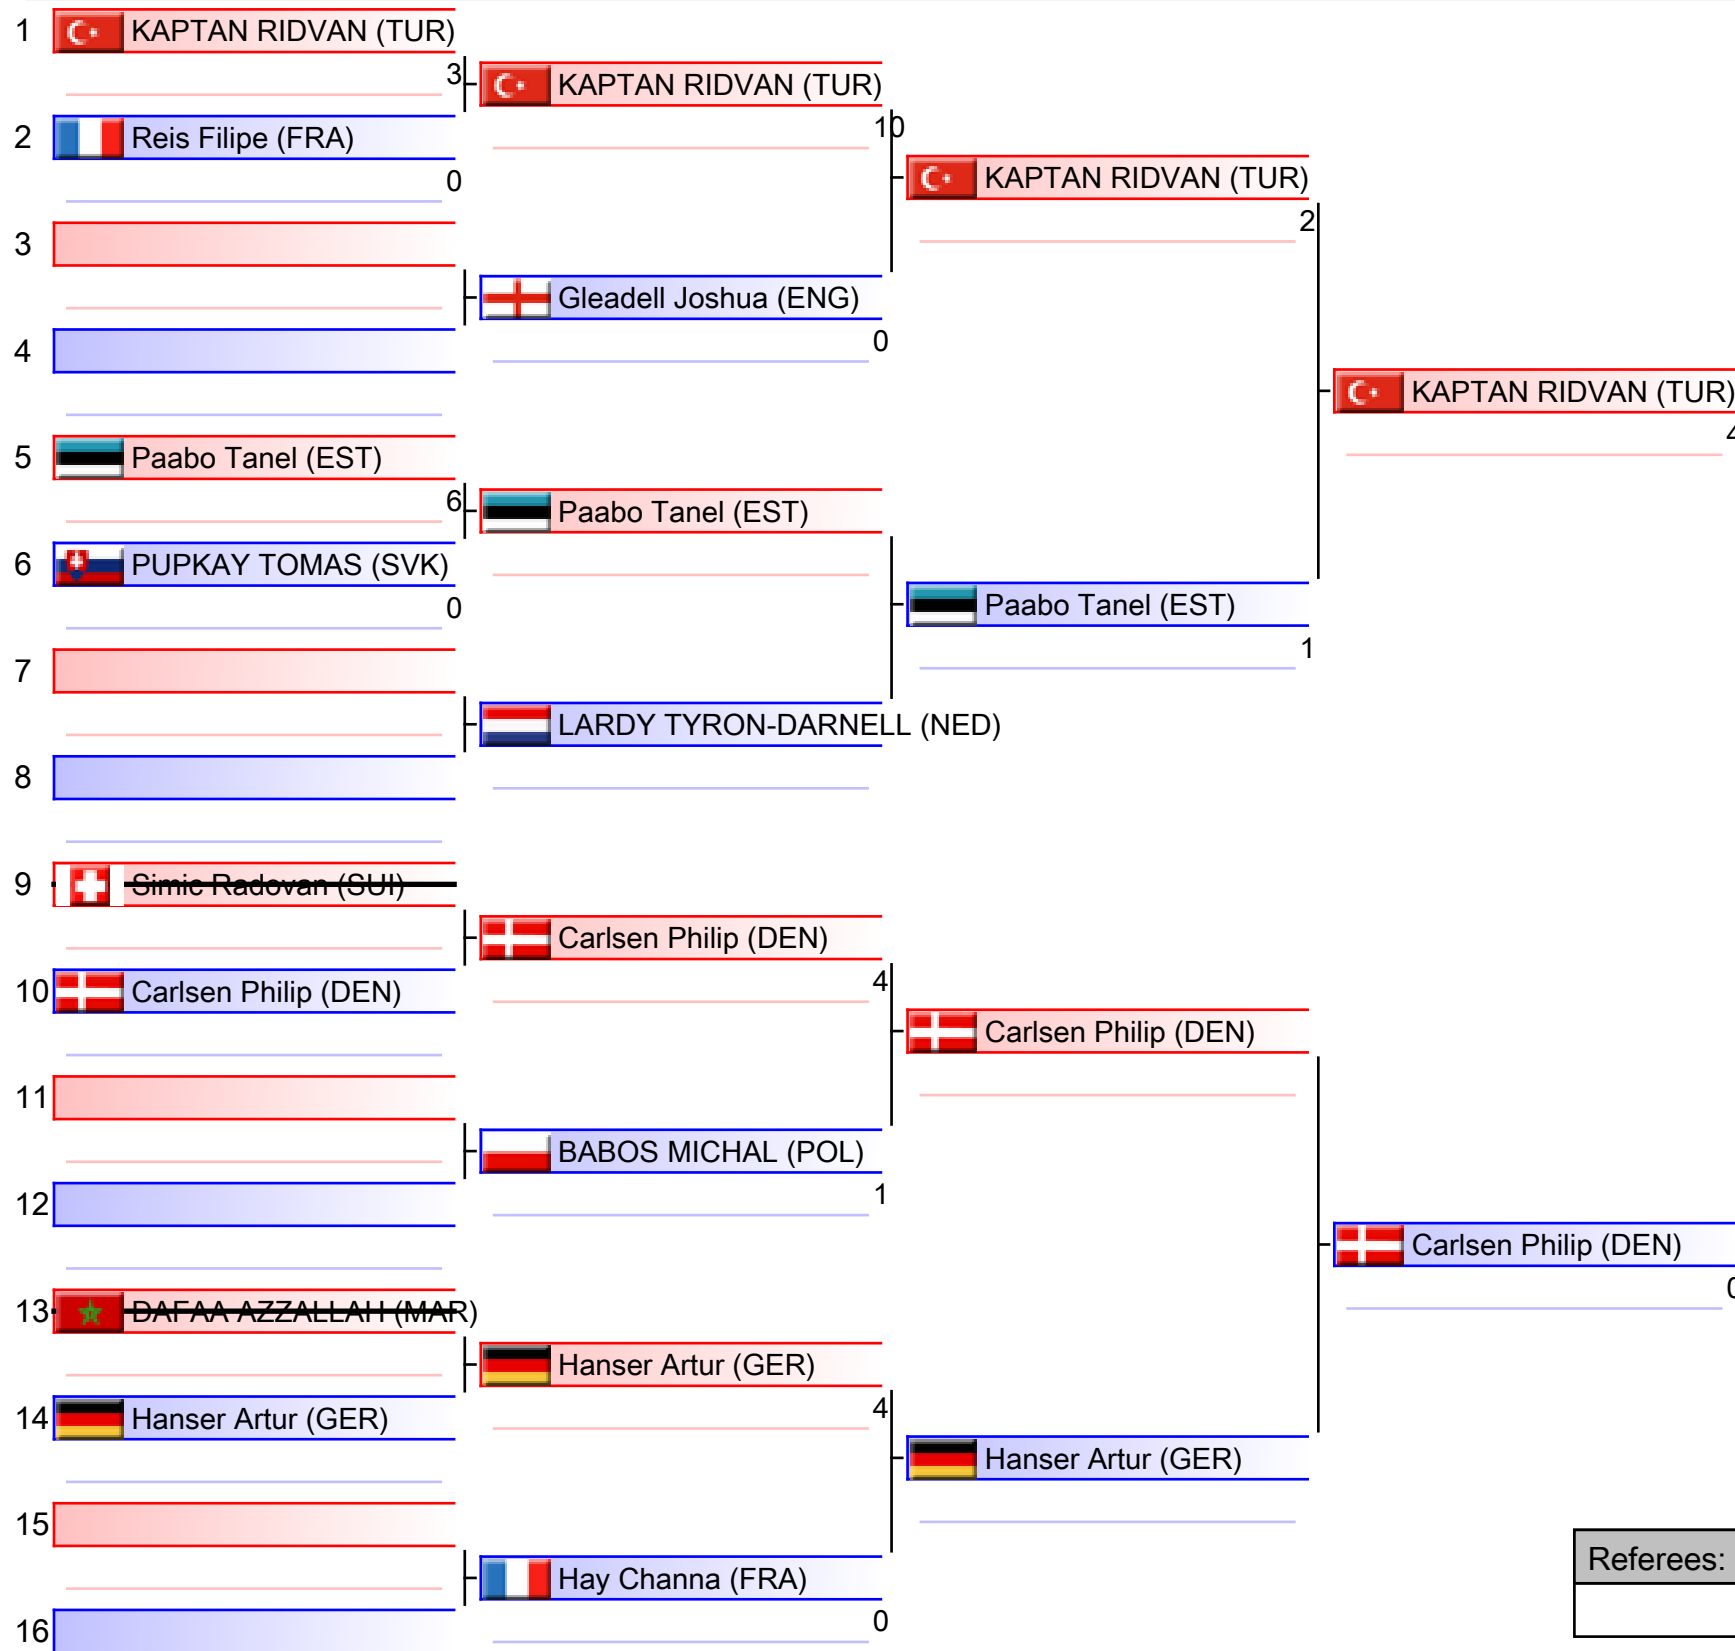

1. KAPTAN RIDVAN (TUR)
2. ERKAN ENES (TUR)
3. HORNE JONATHAN (GER)
3. GUNDUZ GOKHAN (TUR)
5. Marino Simone (ITA)
5. Reis Filipe (FRA)
7. MINA FRANKLIN (ECU)
7. Carlsen Philip (DEN)

Referees: