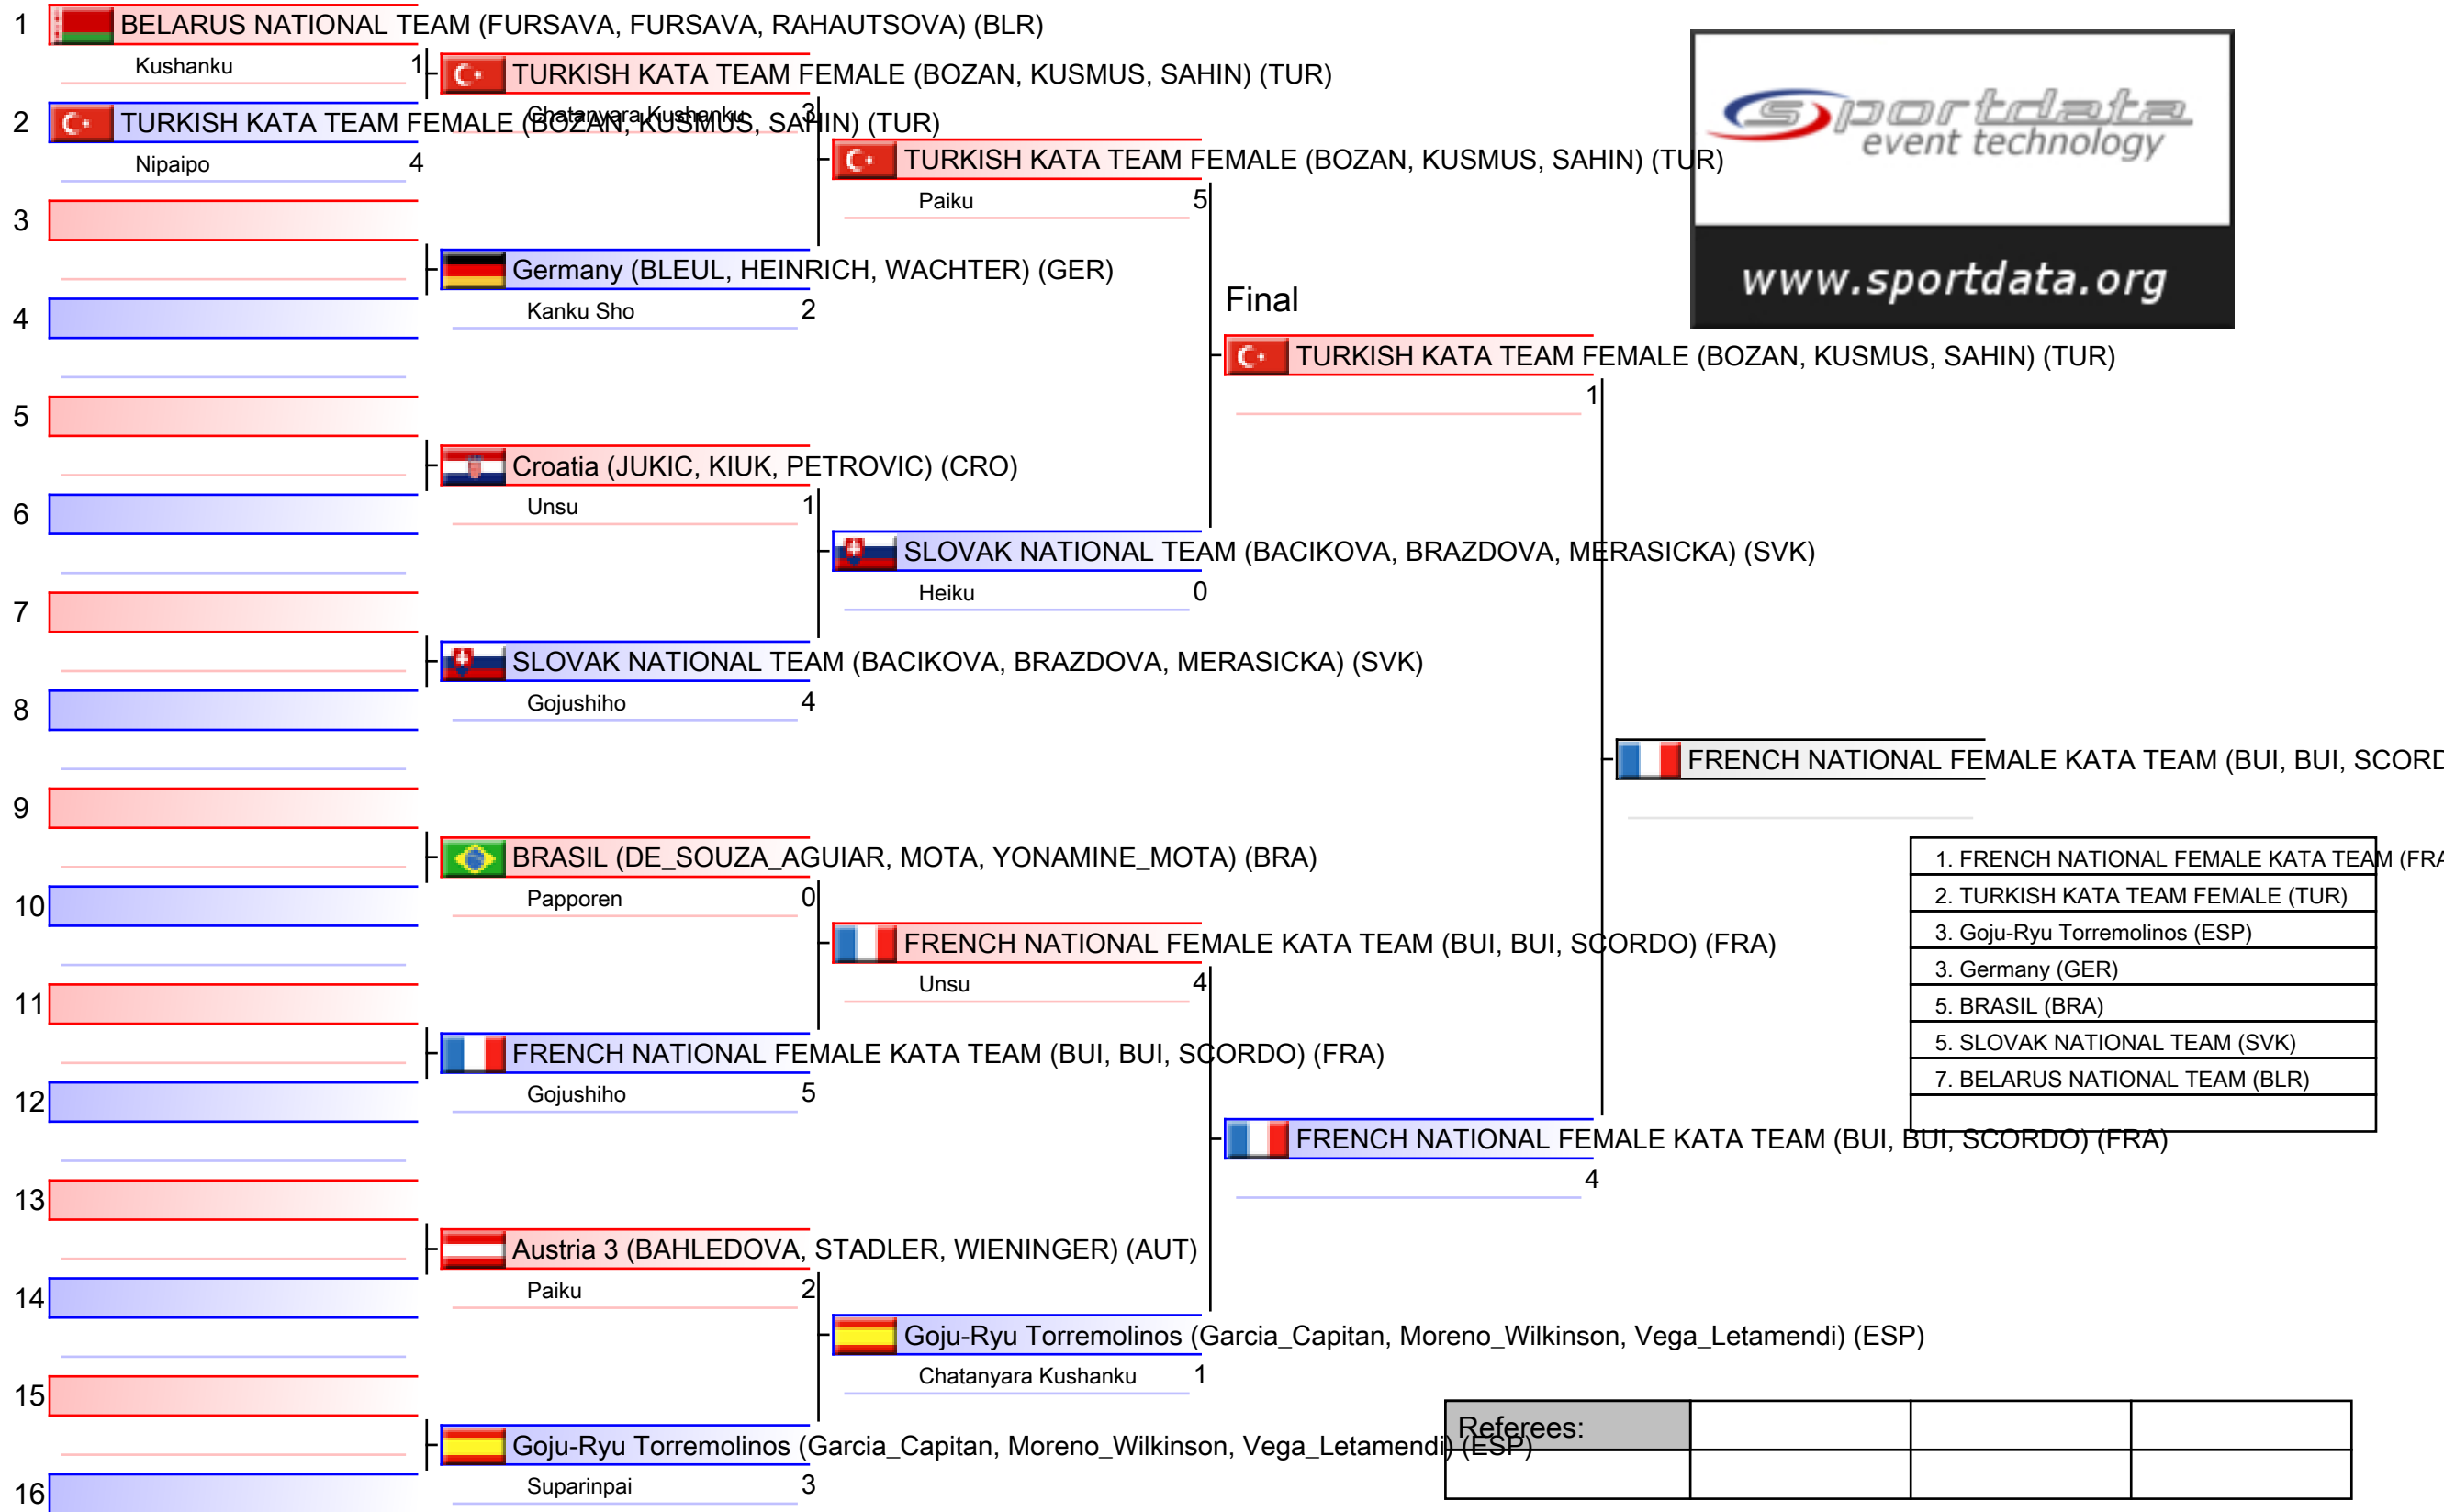

Female Team Kata

Karate1 Premier League - Rotterdam 2016

Tatami
5

Pool
1/1

Referees: