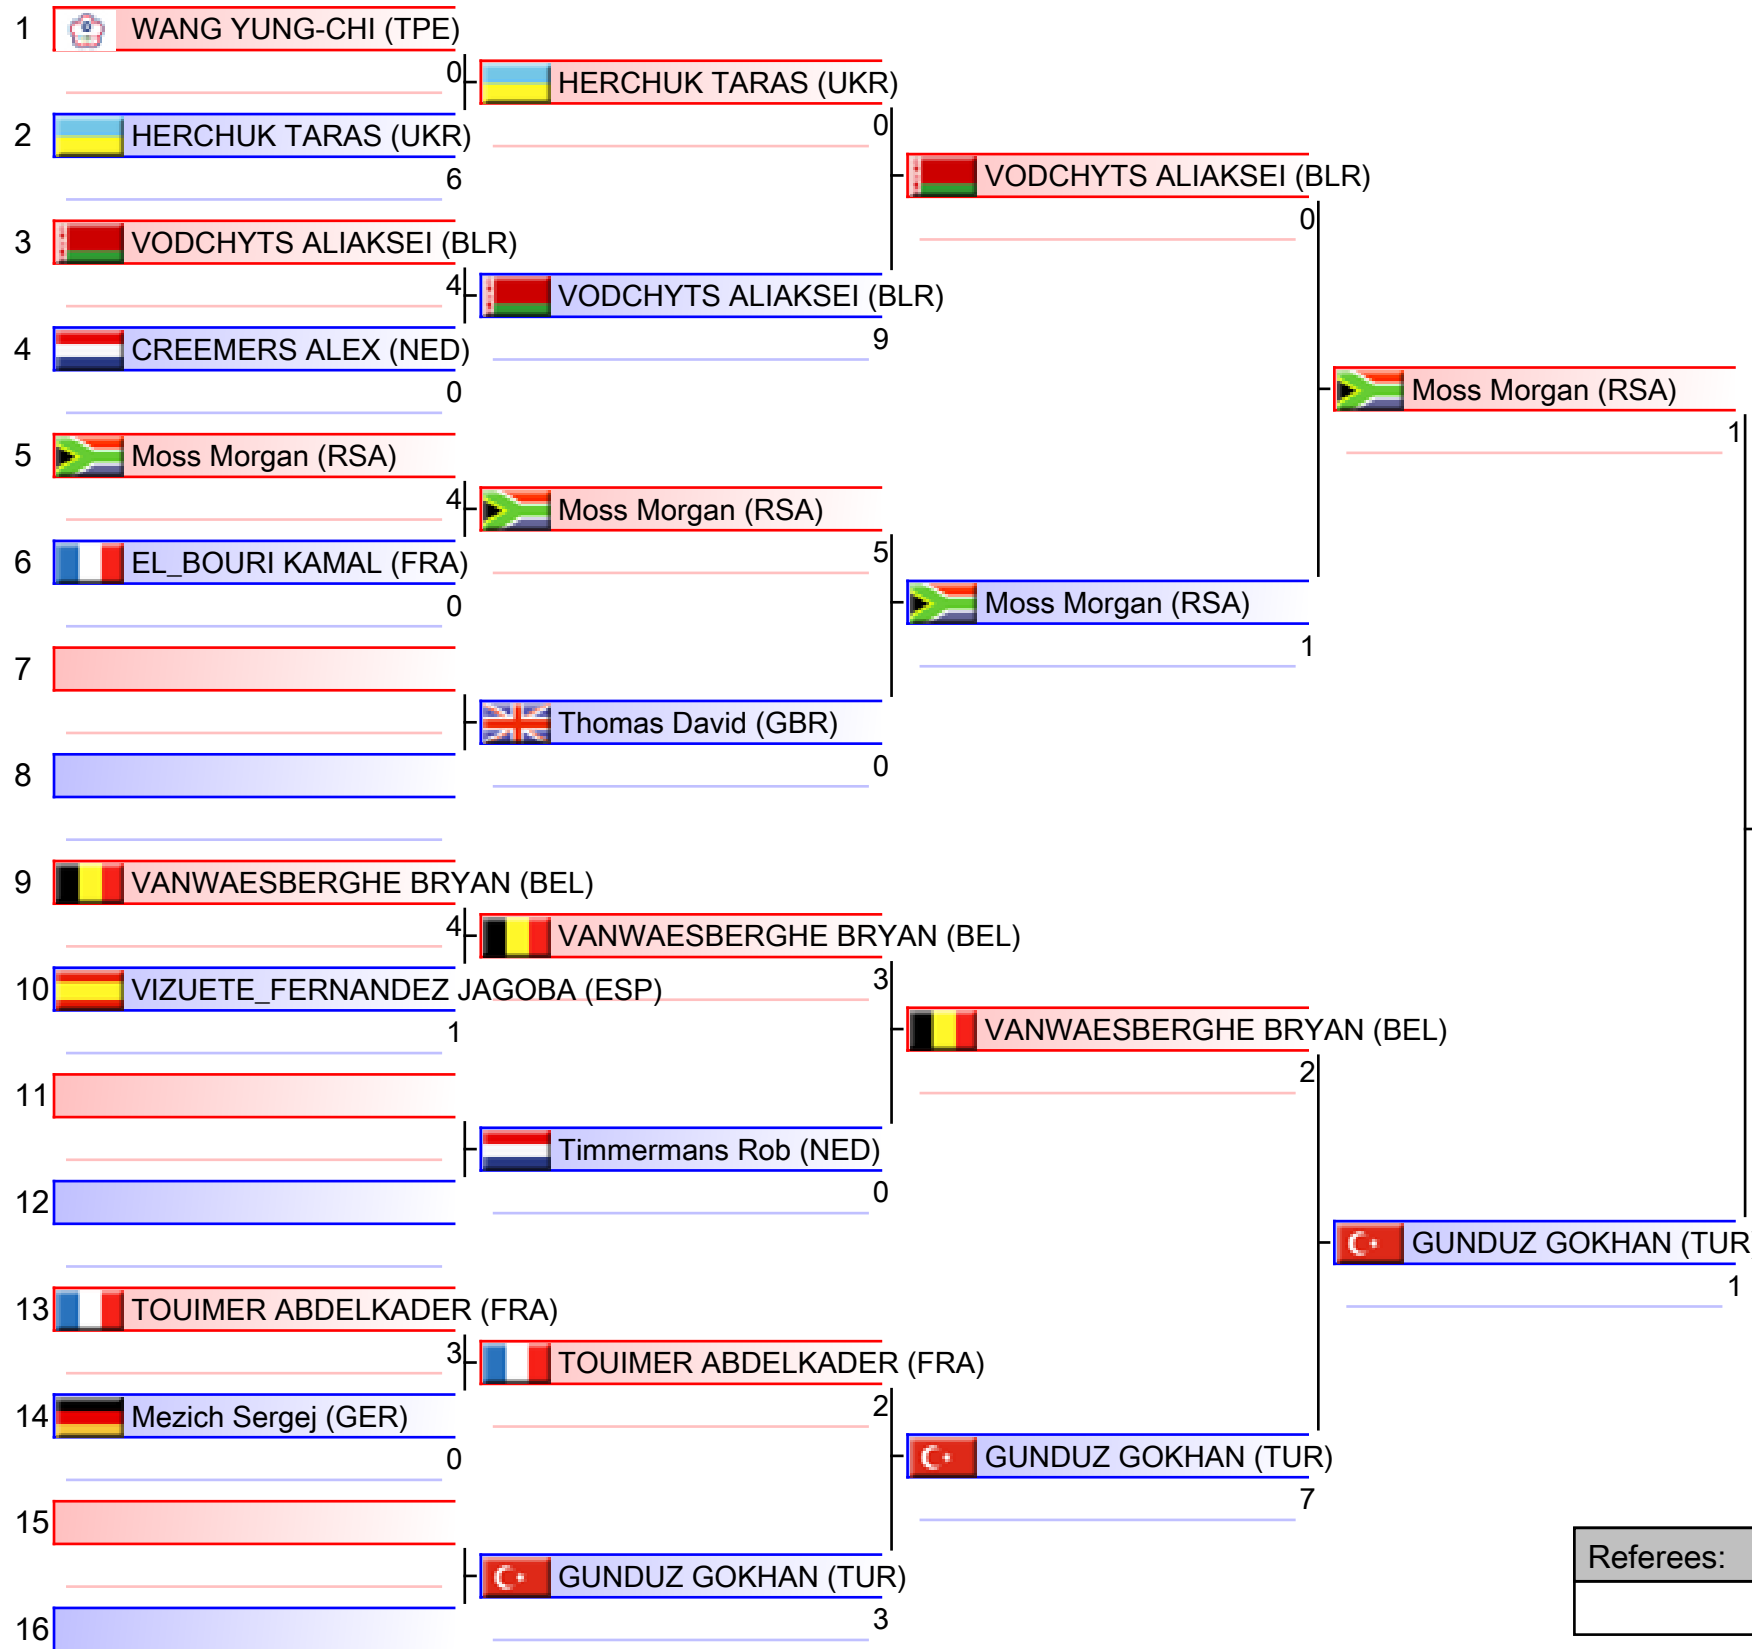

1. KAPTAN RIDVAN (TUR)
2. ERKAN ENES (TUR)
3. HORNE JONATHAN (GER)
3. GUNDUZ GOKHAN (TUR)
5. Marino Simone (ITA)
5. Reis Filipe (FRA)
7. MINA FRANKLIN (ECU)
7. Carlsen Philip (DEN)

Referees: