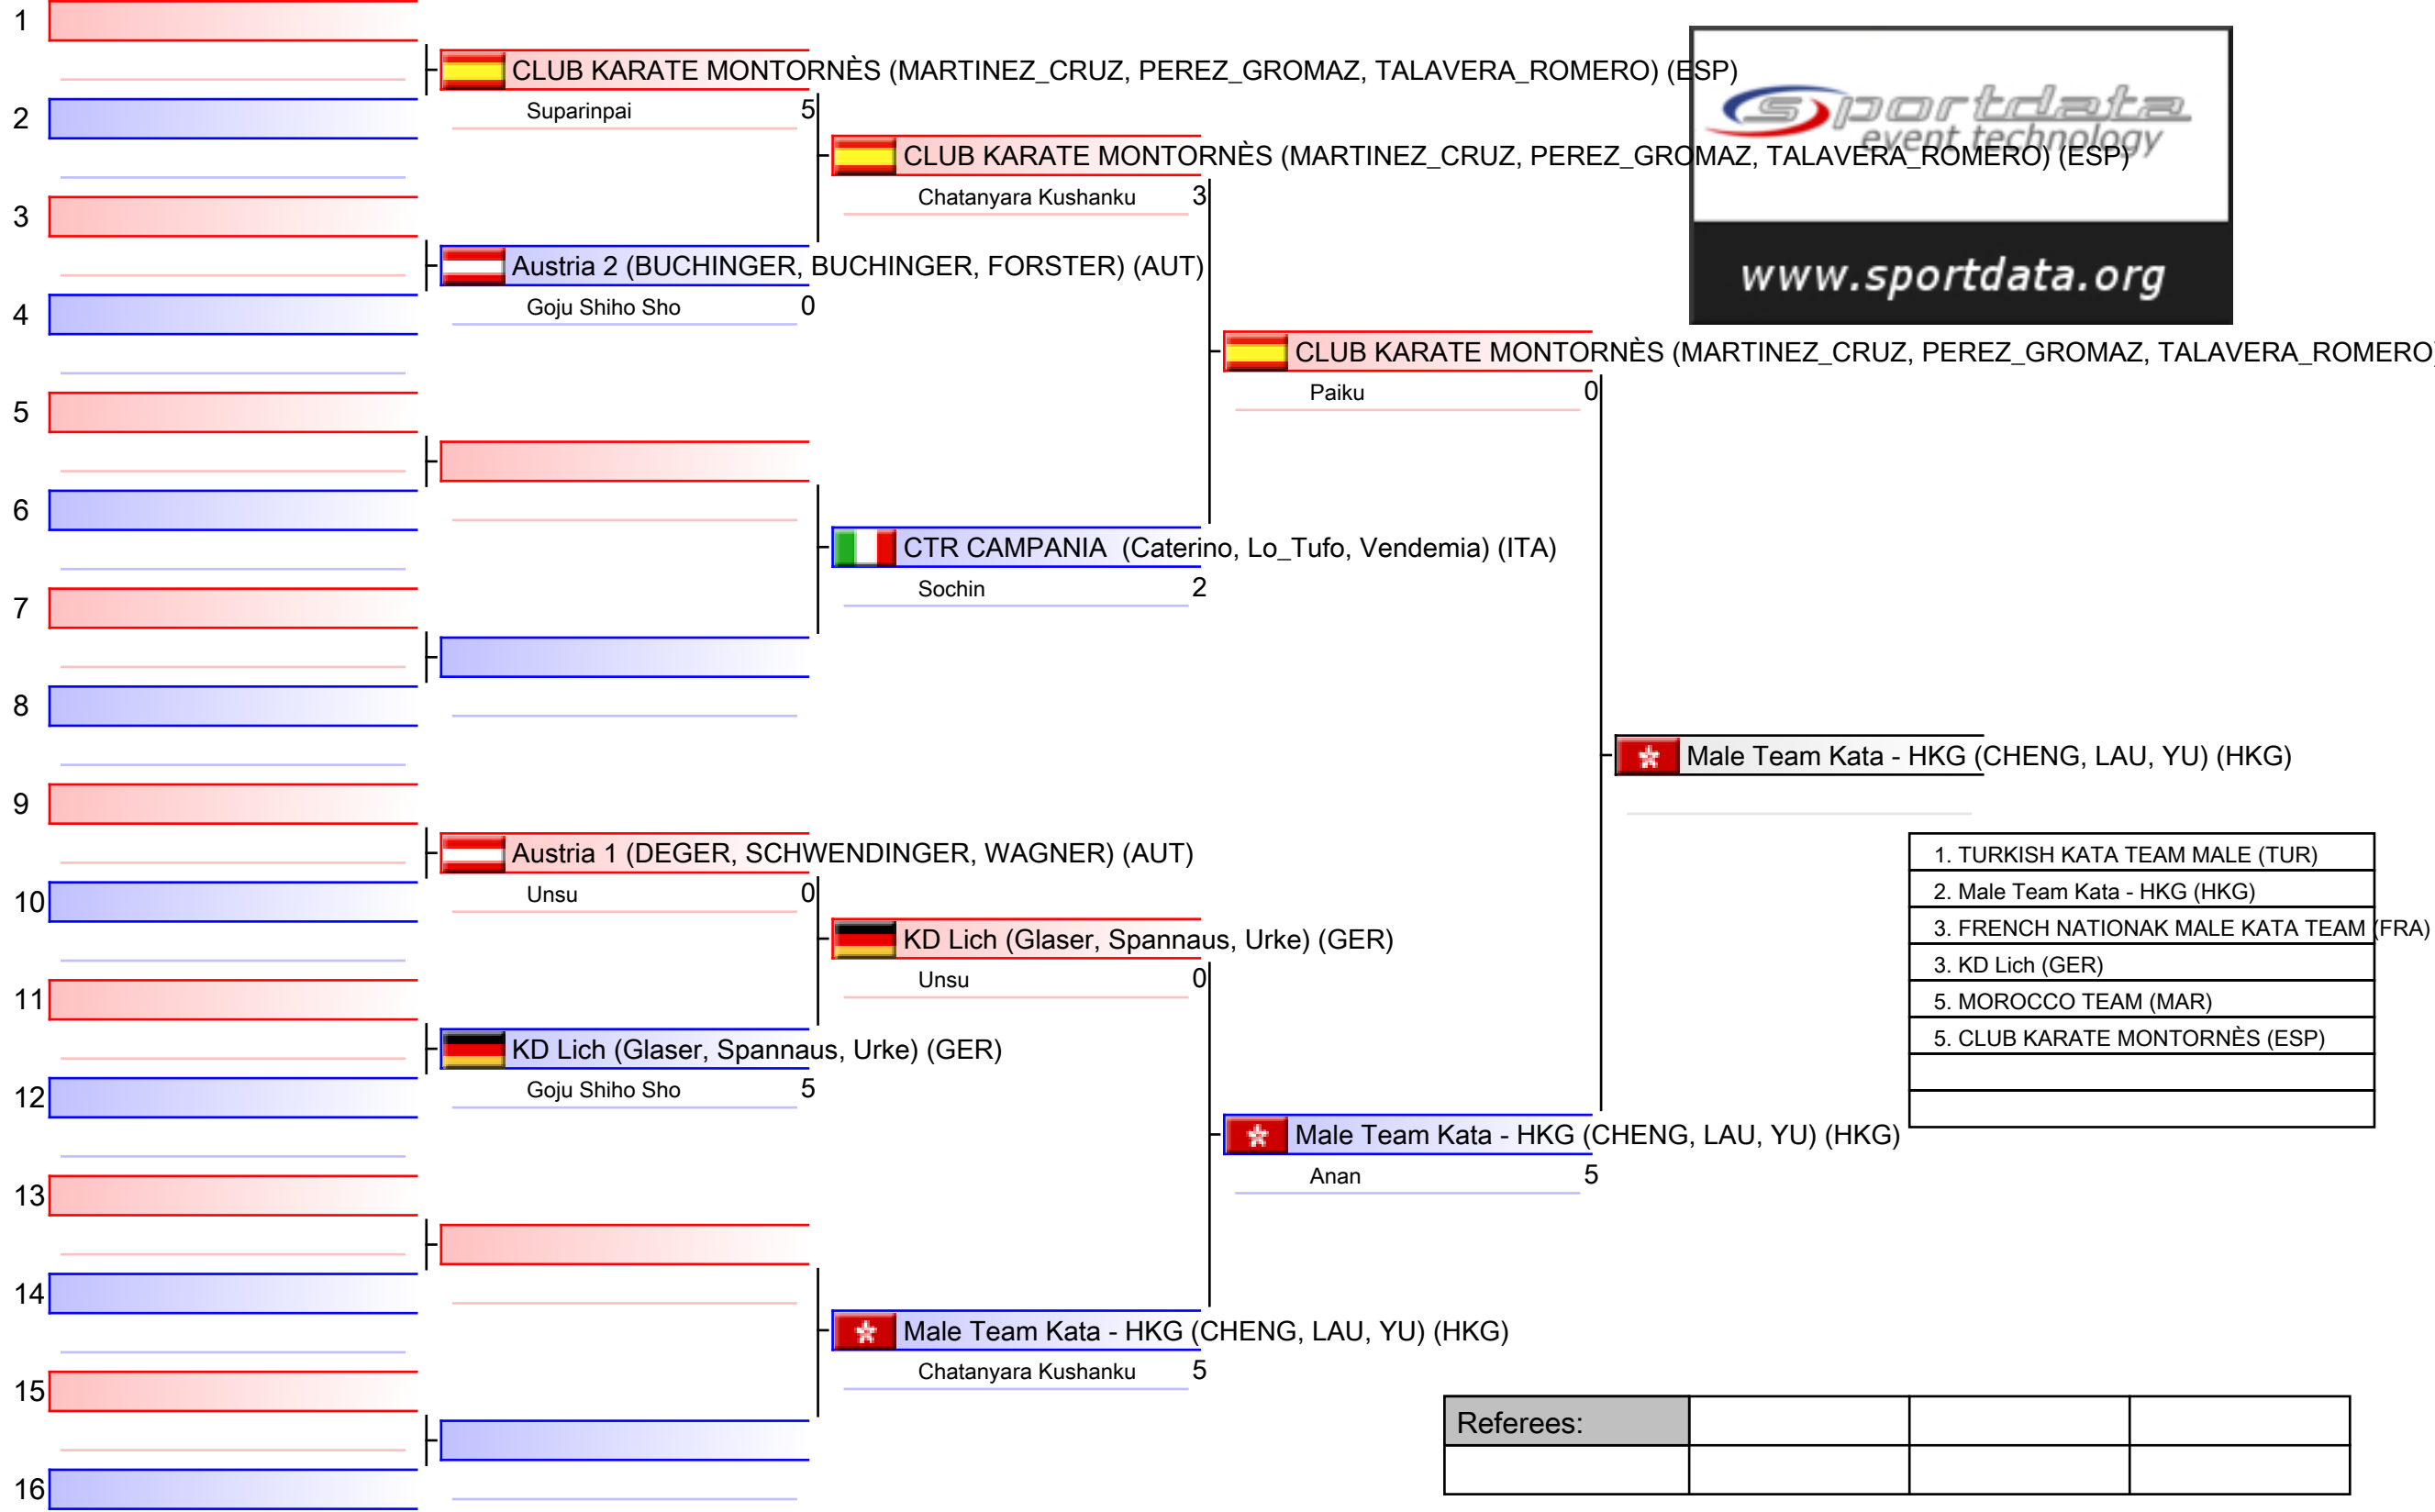

1. TURKISH KATA TEAM MALE (TUR)
2. Male Team Kata - HKG (HKG)
3. FRENCH NATIONAK MALE KATA TEAM (FRA)
3. KD Lich (GER)
5. MOROCCO TEAM (MAR)
5. CLUB KARATE MONTORNÈS (ESP)

Referees:			