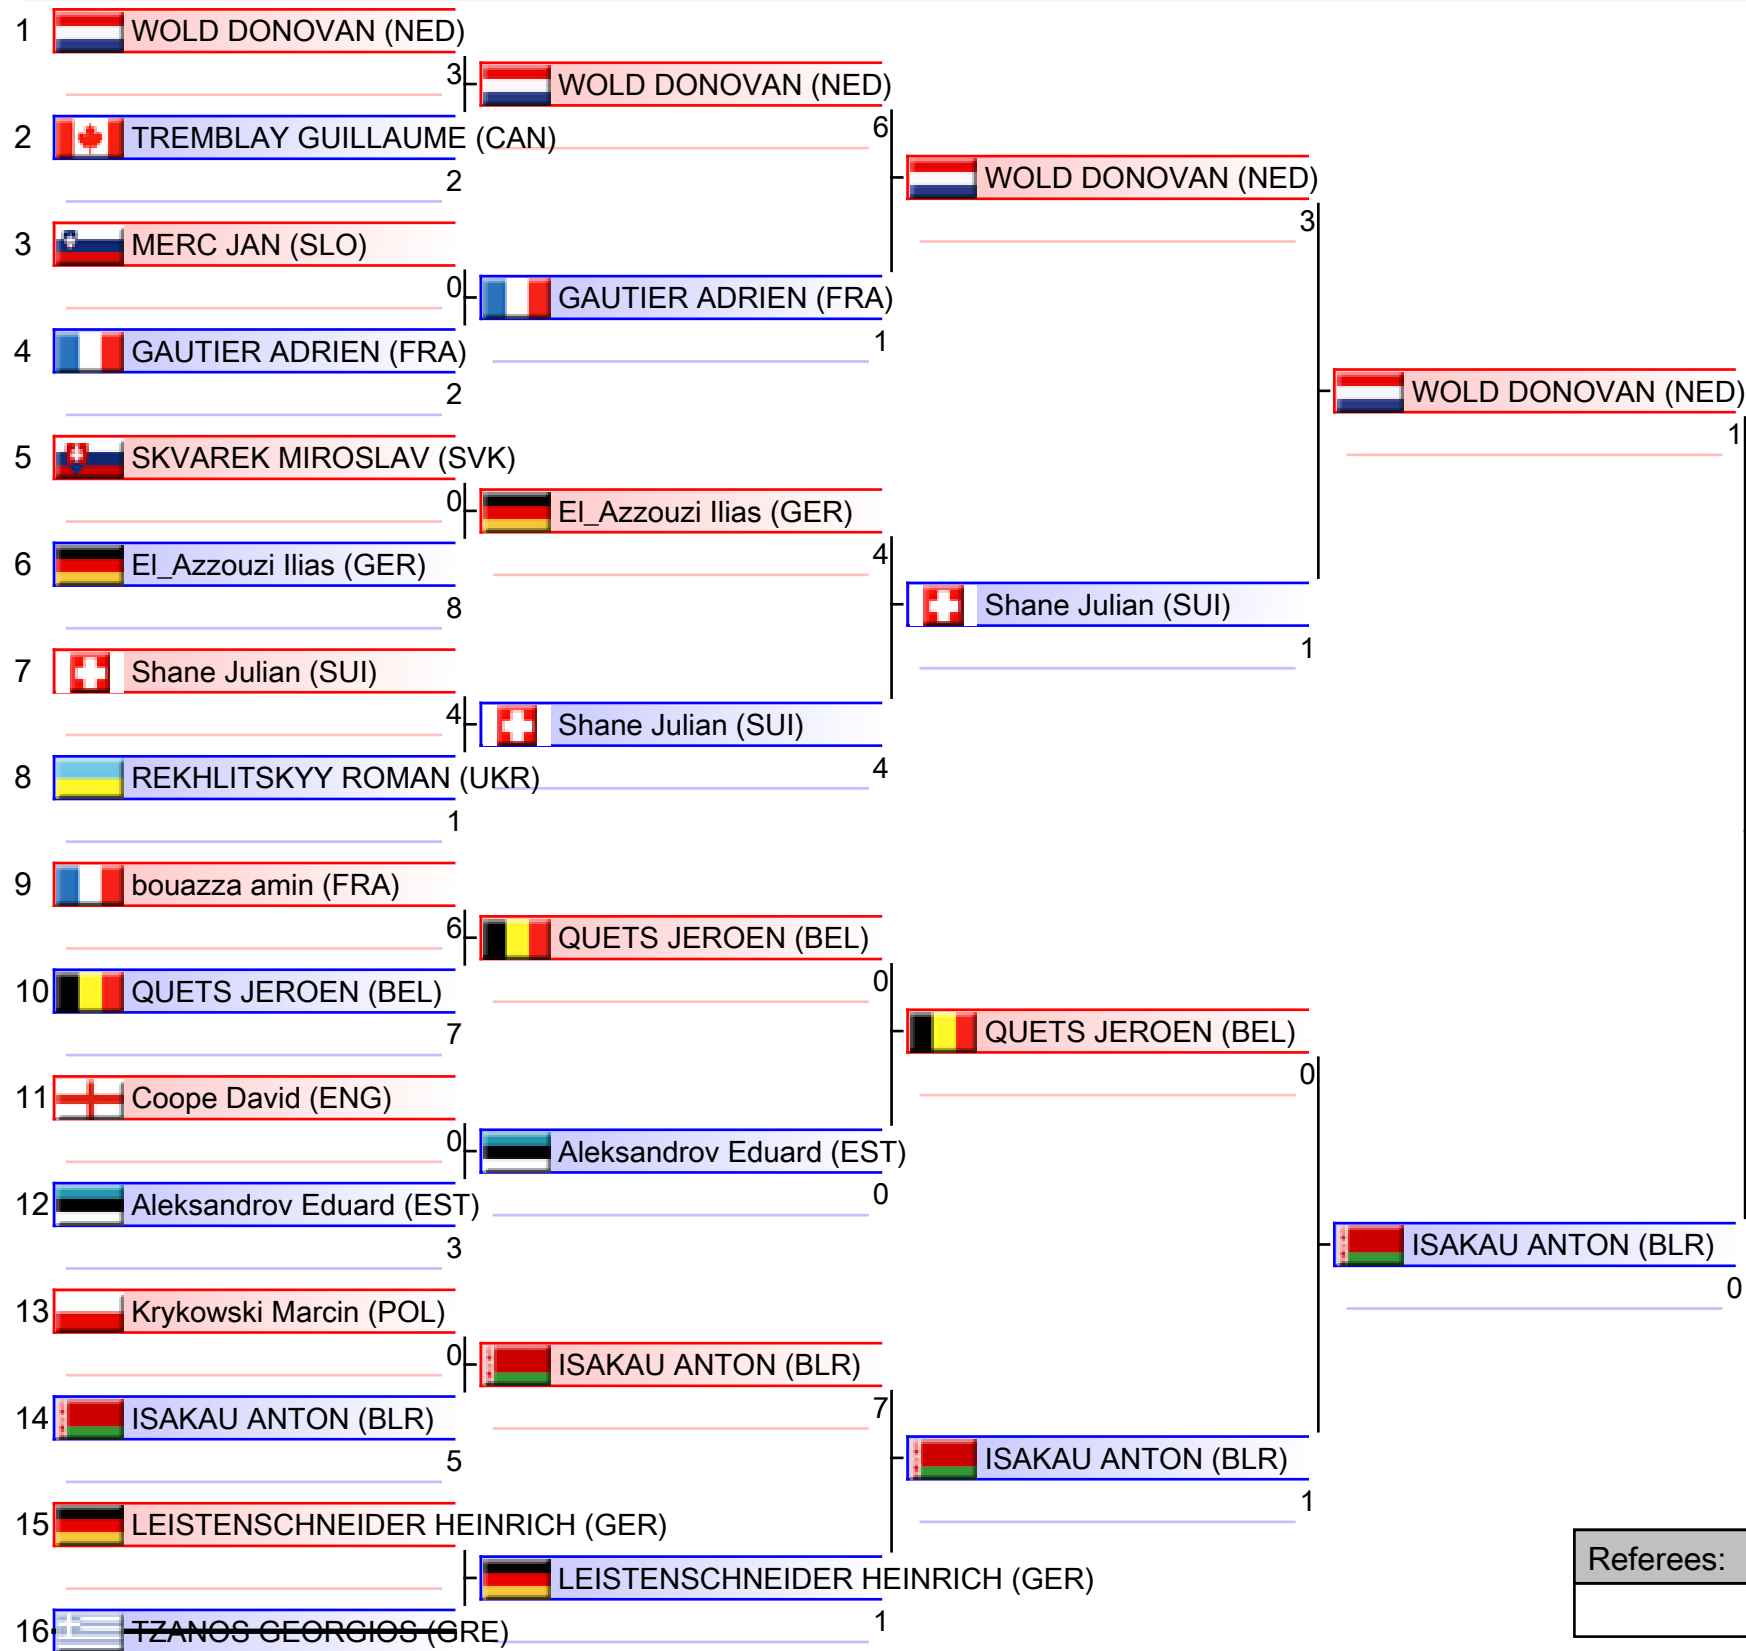

1. PETERSEN TIMOTHY (NED)
2. USDA AYKUT (TUR)
3. Amargos Miguel (ARG)
3. AKTAS UGUR (TUR)
5. WOLD DONOVAN (NED)
5. BITSCH NOAH (GER)
7. GRILLON KENJI (FRA)
7. Sestakov Aleksandar (SRB)

Referees: