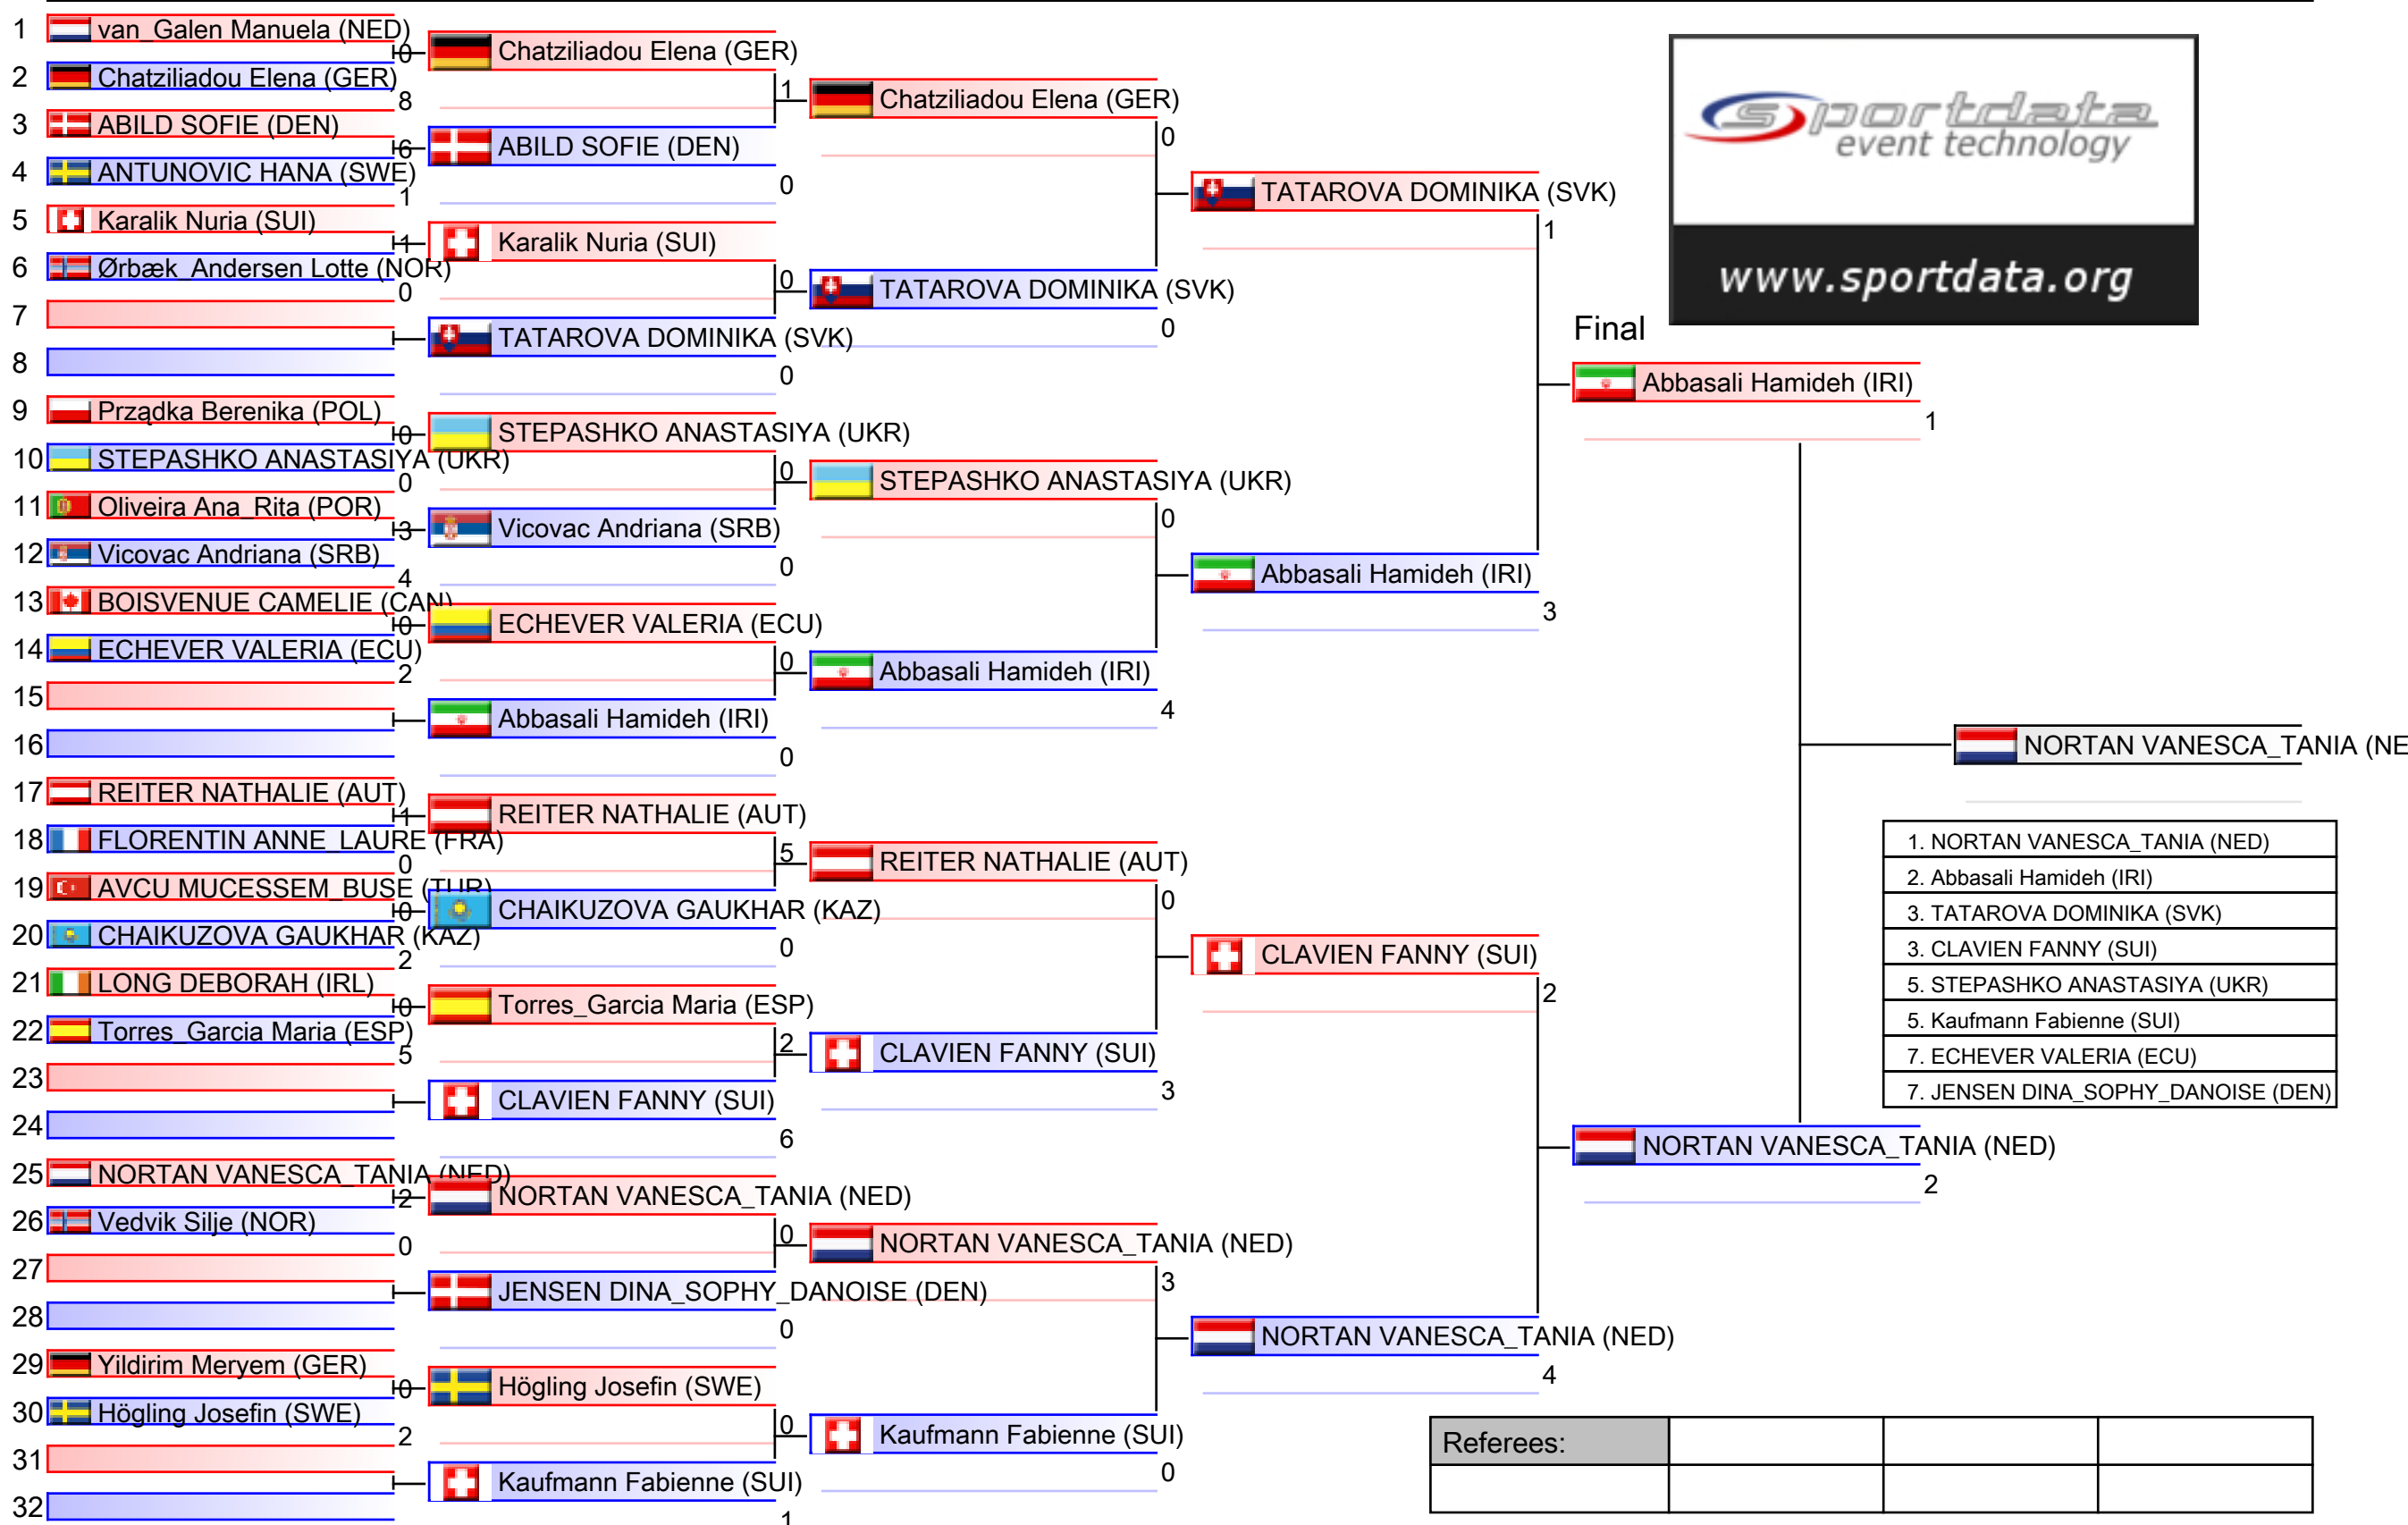

Female Kumite 68+ Kg
Karate1 Premier League - Rotterdam 2016

Tatami **5**
Pool **1/1**

Referees: